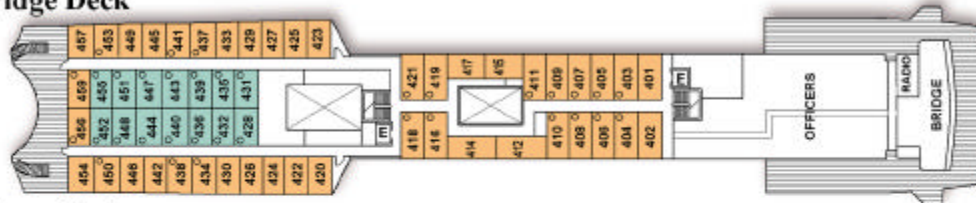

m/v "Aegean I" - Deckplan

Belvedere Deck

Sun Deck

Bridge Deck

Allegro Deck

A' Deck

B' Deck

C' Deck

D' Deck