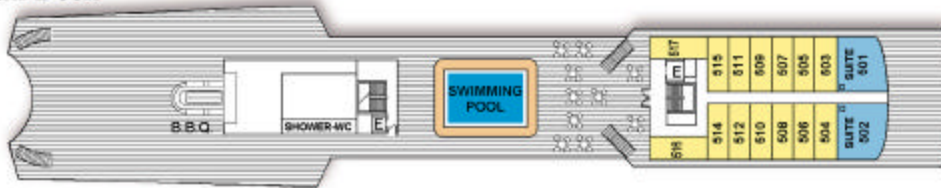

m/v "Aegean I" - Deckplan

Belvedere Deck

Sun Deck

Bridge Deck

Allegro Deck

A' Deck

B' Deck

C' Deck